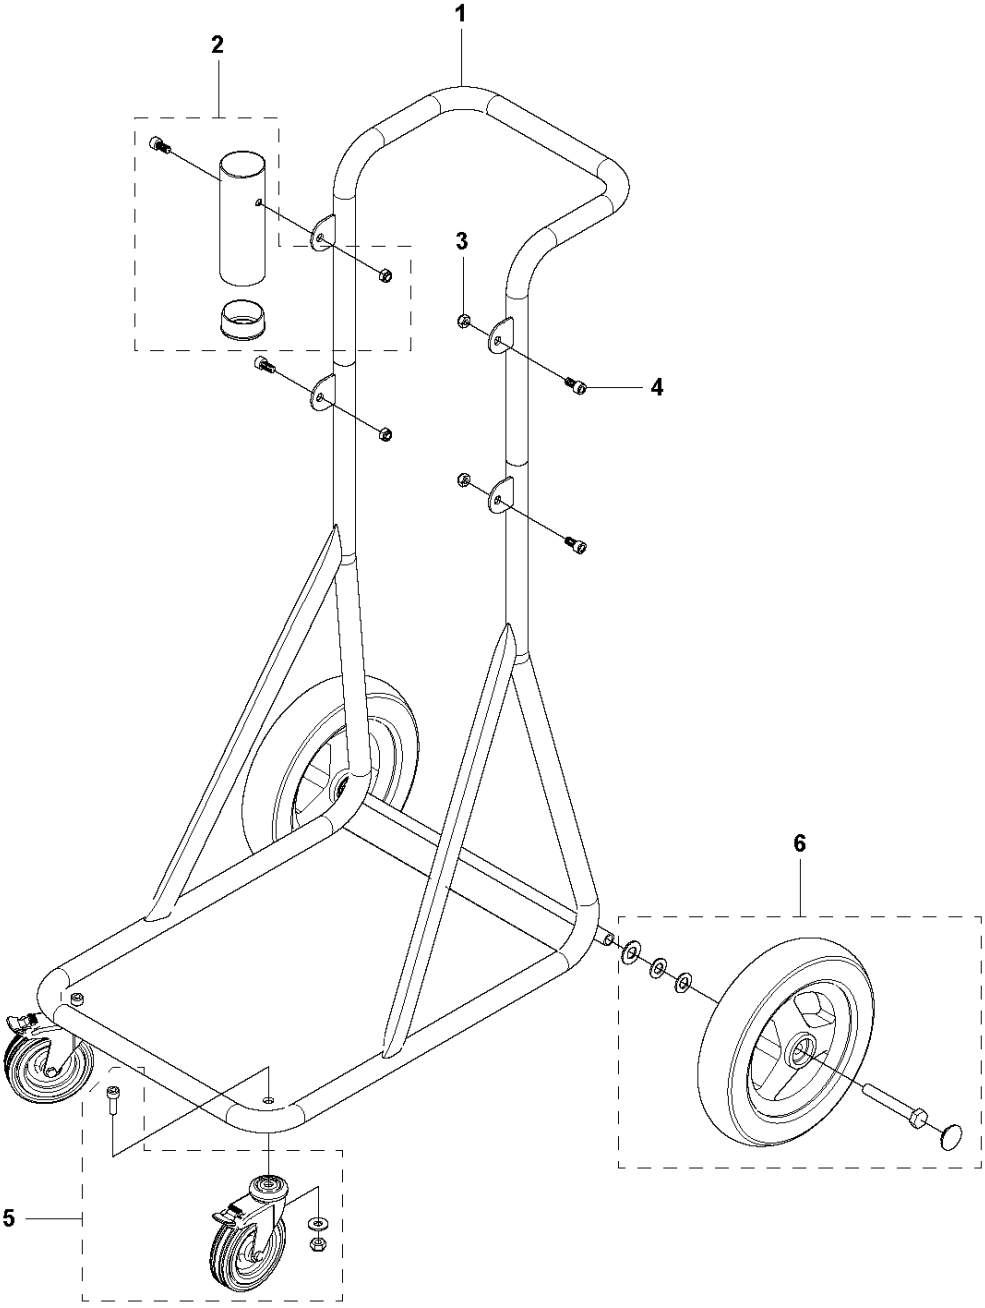

SPARE PARTS LIST

DUST AND SLURRY MANAGEMENT

C3000, 2019-07

A C3000
CHASSIS / FRAME

Ref	Part No	Description	Remark	QTY KIT
1	591 89 27-01	LOCKING SPRING		2
2	591 85 10-01	SEPARATOR		1
3	590 45 70-01	SEAL KIT		1
4	591 84 95-01	TANK		1
5	590 39 64-01	HOLDER KIT		3
6	590 74 99-01	DECAL		1
7	592 21 68-01	DECAL		1
8	590 39 86-01	FLAP		1
9	590 45 75-01	SCREW KIT		2
10	590 43 58-01	HOLDER		1
11	590 42 92-01	BAG		1
12	591 72 96-01	PROTECTION		1
13	590 43 34-01	STRAP		1
14	592 01 99-01	DECAL		1

B C3000
CARRIAGE

CARRIAGE

C3000, 2019-07

Ref	Part No	Description	Remark	QTY KIT
1	592 00 55-01	CARRIAGE		1
2	590 42 64-01	HOLDER		1
3	732 21 18-01	LOCK NUT		4
4	725 54 49-01	SCREW IHSCM		4
5	590 45 73-01	WHEEL KIT		1
6	590 45 74-01	WHEEL KIT		1