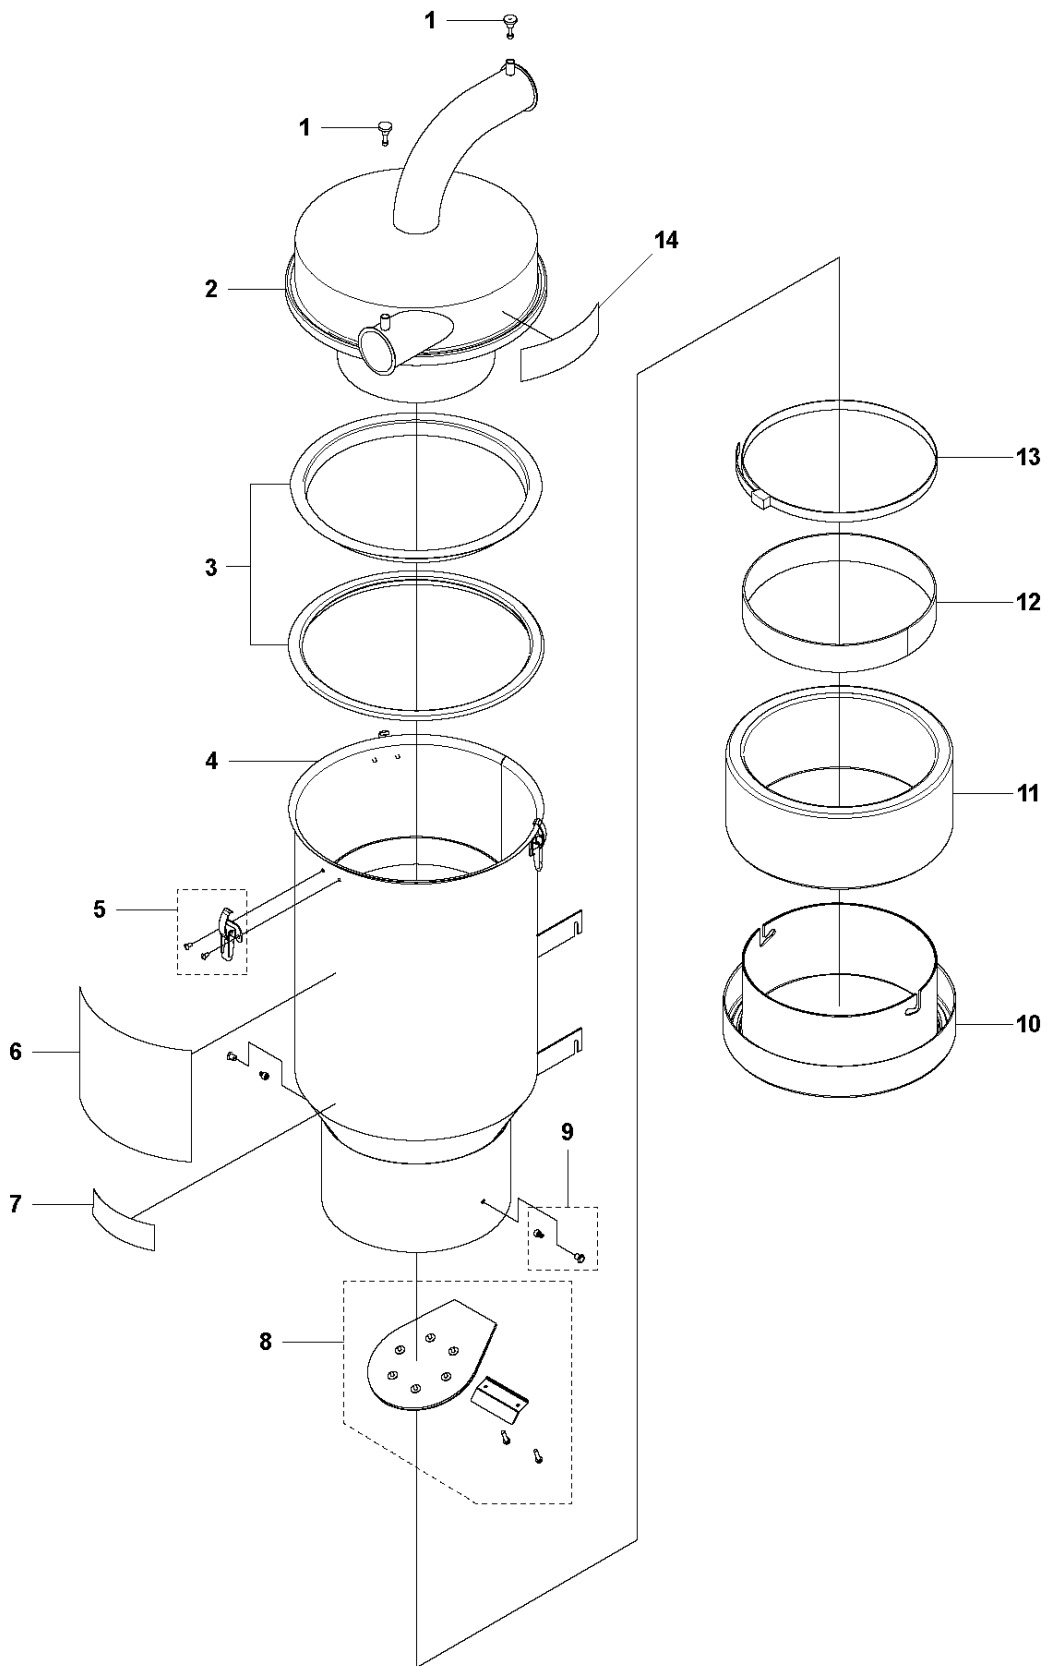

SPARE PARTS LIST

DUST AND SLURRY MANAGEMENT

C3000, 2019-07

A C3000
CHASSIS / FRAME

Ref	Part No	Description	Remark	QTY KIT
1	591 89 27-01	LOCKING SPRING		2
2	591 85 10-01	SEPARATOR		1
3	590 45 70-01	SEAL KIT		1
4	591 84 95-01	TANK		1
5	590 39 64-01	HOLDER KIT		3
6	590 74 99-01	DECAL		1
7	592 21 68-01	DECAL		1
8	590 39 86-01	FLAP		1
9	590 45 75-01	SCREW KIT		2
10	590 43 58-01	HOLDER		1
11	590 42 92-01	BAG		1
12	591 72 96-01	PROTECTION		1
13	590 43 34-01	STRAP		1
14	592 01 99-01	DECAL		1

B C3000
CARRIAGE

CARRIAGE

C3000, 2019-07

Ref	Part No	Description	Remark	QTY KIT
1	592 00 55-01	CARRIAGE		1
2	590 42 64-01	HOLDER		1
3	732 21 18-01	LOCK NUT		4
4	725 54 49-01	SCREW IHSCM		4
5	590 45 73-01	WHEEL KIT		1
6	590 45 74-01	WHEEL KIT		1